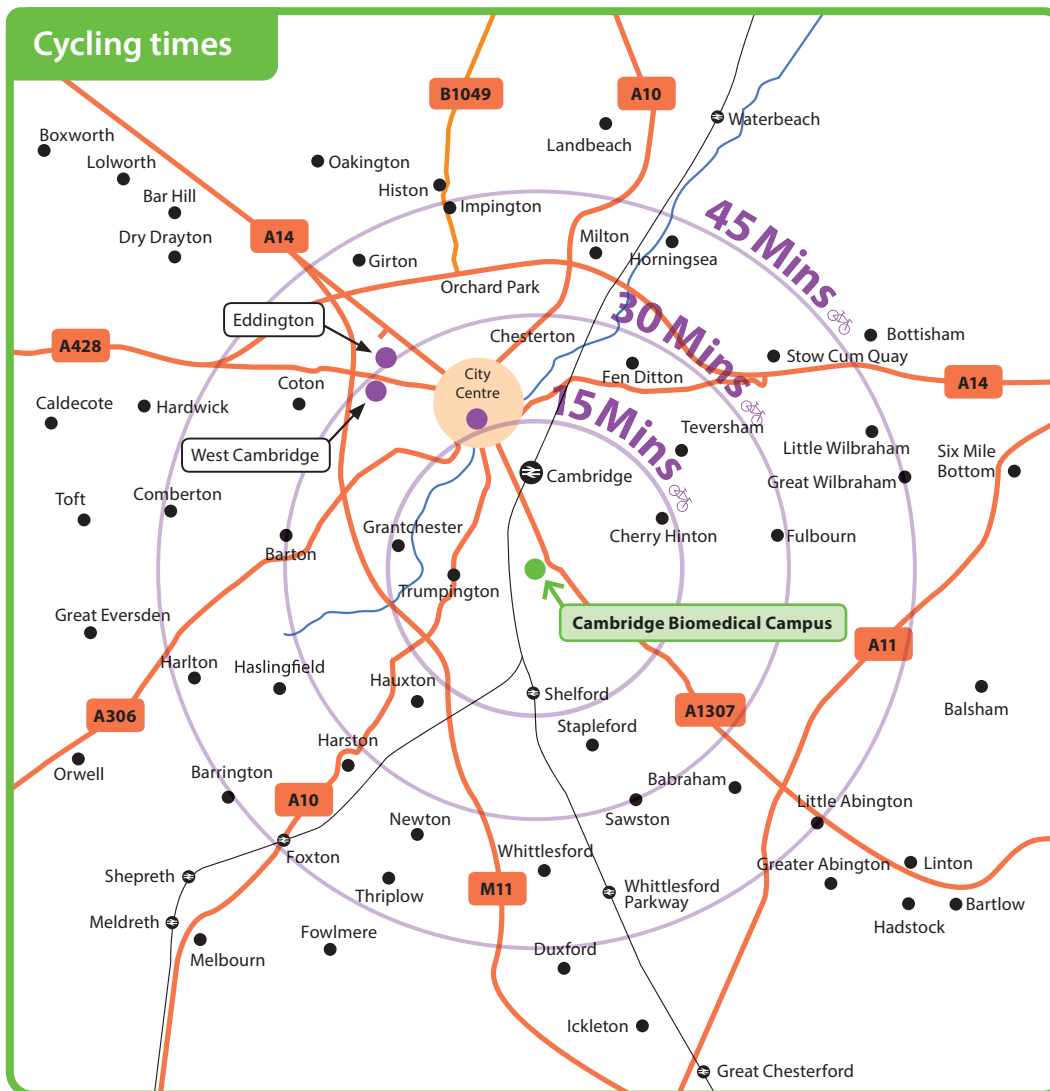

Cycling times

Travel Guide

Go Electric

If you have an electric vehicle, there are charging points at both Trumpington and Babraham Park and Ride sites. In addition, there are electric charging points available for use in Car Park 2 for both cars and cycles.

Join a Car Club

Car clubs give you access to a car when you need it, perfectly maintained without the hassle or expense of ownership. Both Zipcar and Ecar vehicles are located across Cambridge. Find out where your nearest vehicles are located on the Zipcar and E-Car websites:

www.zipcar.co.uk

<https://ecarclub.co.uk/>

Business Travel

If you need to use a car for work, check if your employer has a pool hire scheme for business use.

Car Sharing

Why not share your car journey to reduce the costs of driving to work? Join Liftshare, the car-sharing community: <https://liftshare.com/uk>

1. Register online at <https://liftshare.com/uk>
2. Register your journey to work
3. Look for members who travel the same route
4. Get in touch with them to organise a match!
5. If there isn't a match already you will be informed when somebody with your journey registers.

How much would you save from car-sharing?

Try the fuel saving calculator:

<https://liftshare.com/uk/savings-calculator>

Car Parking

Car parking on site is limited so we encourage all who are able to travel by sustainable modes.

Please note that through route enforcement is in place with Automated Number Plate Recognition (ANPR) cameras monitoring traffic movements. Drivers using the site as a through-route may be fined. Anyone who is driving onto the campus to collect, drop off or to visit one of the Hospitals or businesses will not be fined.