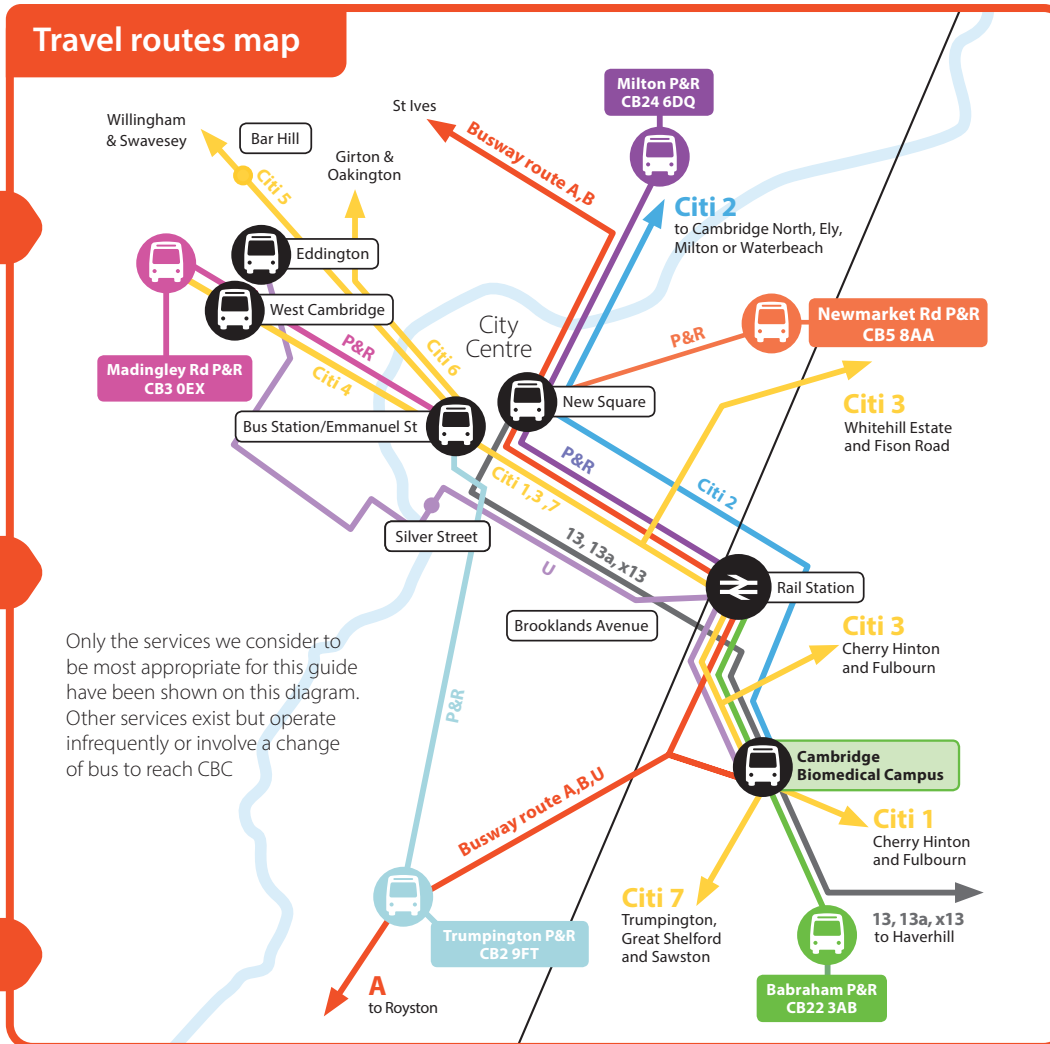

## Cambridgeshire Guided Busway

Bus routes A, B, and U operate along the Cambridgeshire Guided Busway, the longest guided busway in the world. This specially constructed traffic-free route provides rapid transport between Cambridge Railway Station and CBC, with consistent journey times of just a few minutes. It's the quickest way of travelling between the two locations.

## Park & Ride

Drive to one of the five Park & Ride sites located on the outskirts of the city that provide free parking all day and a fast and frequent bus ride to the city centre. A return ticket costs £3 (£3.50 from Trumpington) and travel is unlimited.

If you are travelling to CBC from Babraham Park & Ride, you can purchase a short hop return ticket for just £2.50.

Find out more by visiting: <http://www.cambridgeparkandride.info/>

To find out more about Cambridge Biomedical Campus visit <https://cambridge-biomedical.com>

## Travel routes map