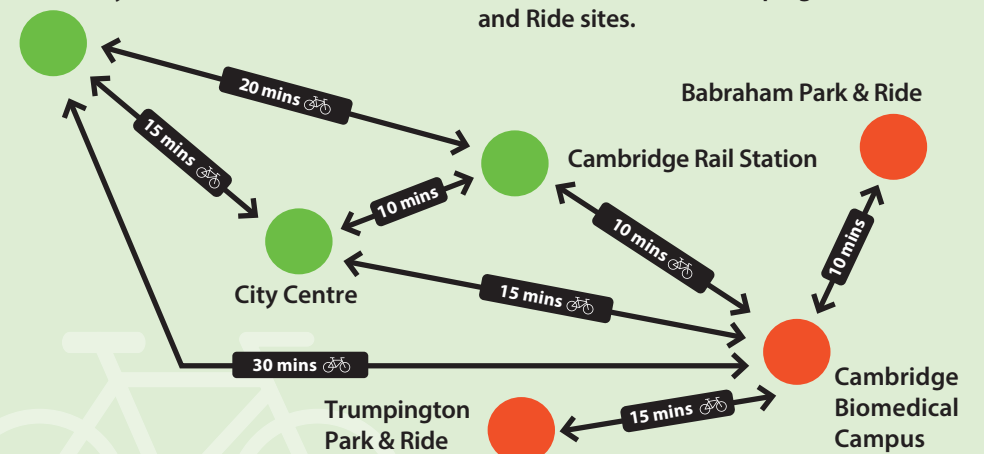

### University Card Holders

A single (one-way) journey on route U is just £1 for holders of University Cards issued by the University of Cambridge.

For non-University card holders, any trip costs £2.20. More information on prices can be found online: [www.go-whippet.co.uk/new-route-u/](http://www.go-whippet.co.uk/new-route-u/)

## Get on your bike

West Cambridge University Sites

CBC is only a 10-15 minute cycle ride from both Babraham and Trumpington Park and Ride sites.

Campus Cycle Hub can be found on site (Richard Howe Way, CB2 1DG), open every weekday from 8am-5pm. Services include bike repairs, servicing and sales, for more info: [www.thebikeman.co.uk/campus-cycle-hub.html](http://www.thebikeman.co.uk/campus-cycle-hub.html)

## Cambridgeshire Guided Busway

Bus routes A, B, and U operate along the Cambridgeshire Guided Busway, the longest guided busway in the world. This specially constructed traffic-free route provides rapid transport between Cambridge Railway Station and CBC, with consistent journey times of just a few minutes. It's the quickest way of travelling between the two locations.

## Park & Ride

Drive to one of the five Park & Ride sites located on the outskirts of the city that provide free parking all day and a fast and frequent bus ride to the city centre. A return ticket costs £3 (£3.50 from Trumpington) and travel is unlimited.